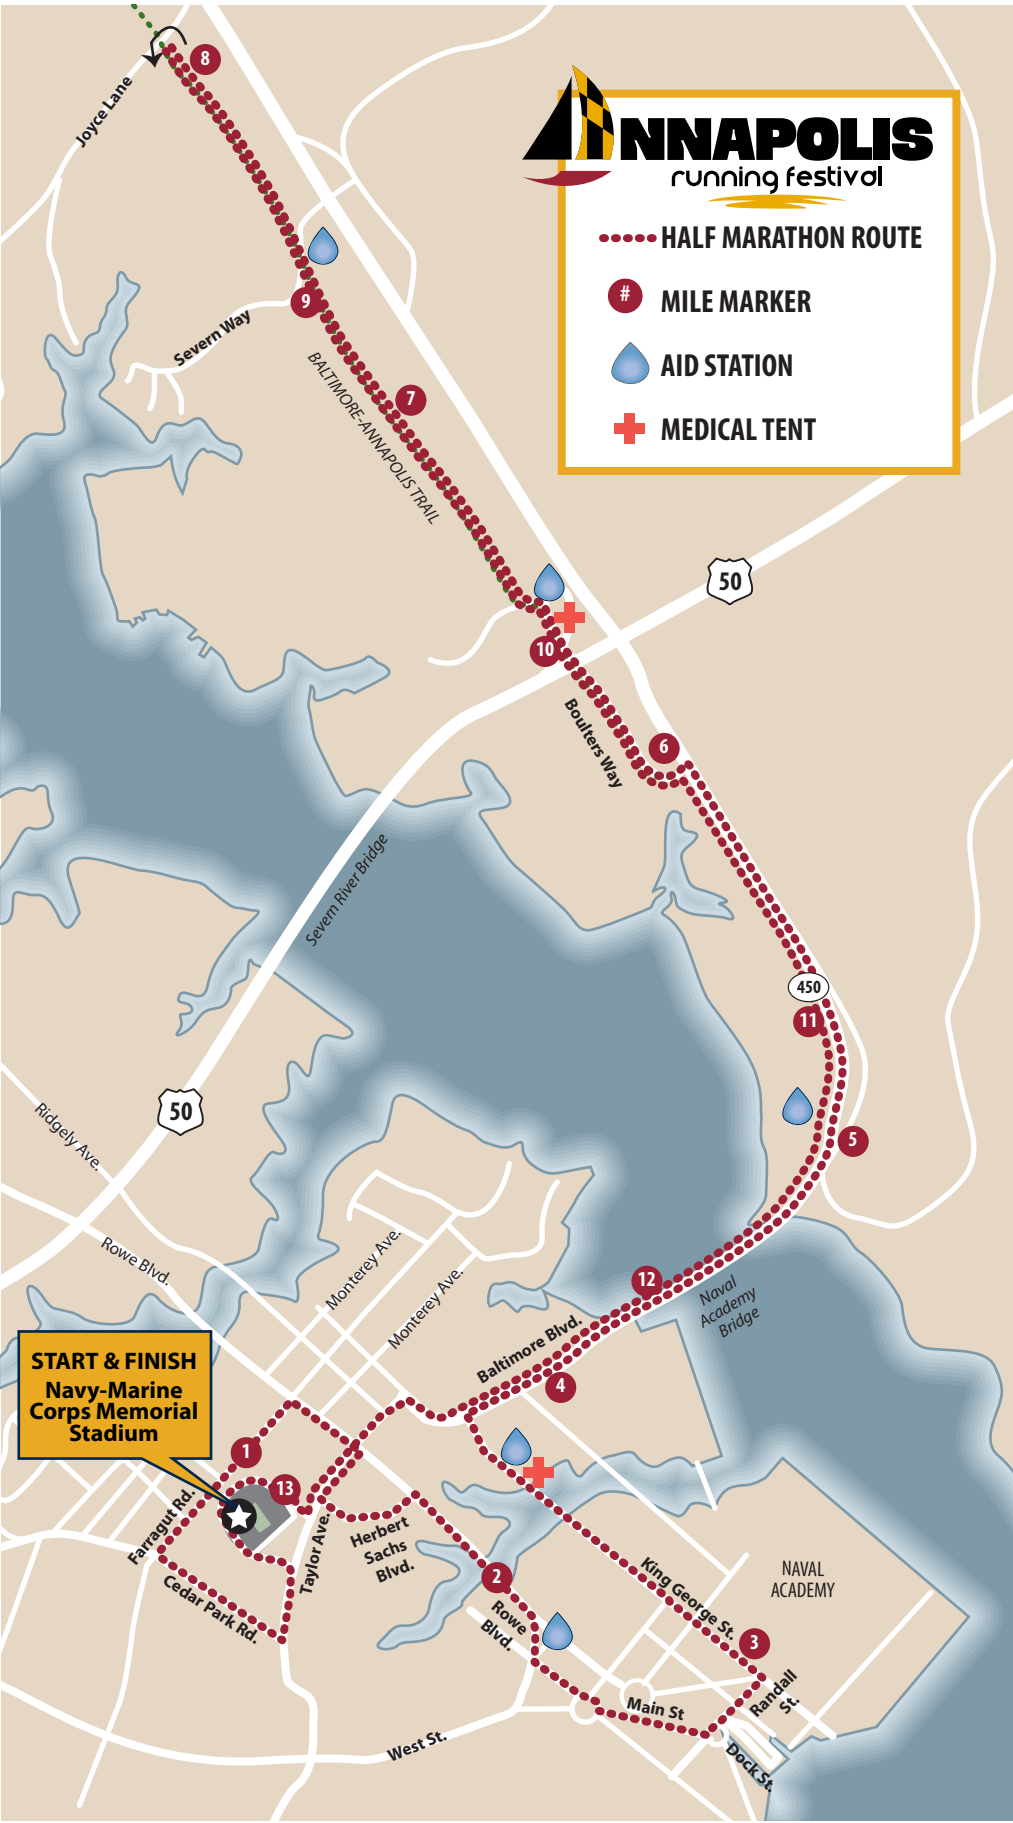

# ANNAPOLIS

running festival

-  HALF MARATHON ROUTE
-  MILE MARKER
-  AID STATION
-  MEDICAL TENT

**START & FINISH**  
 Navy-Marine  
 Corps Memorial  
 Stadium